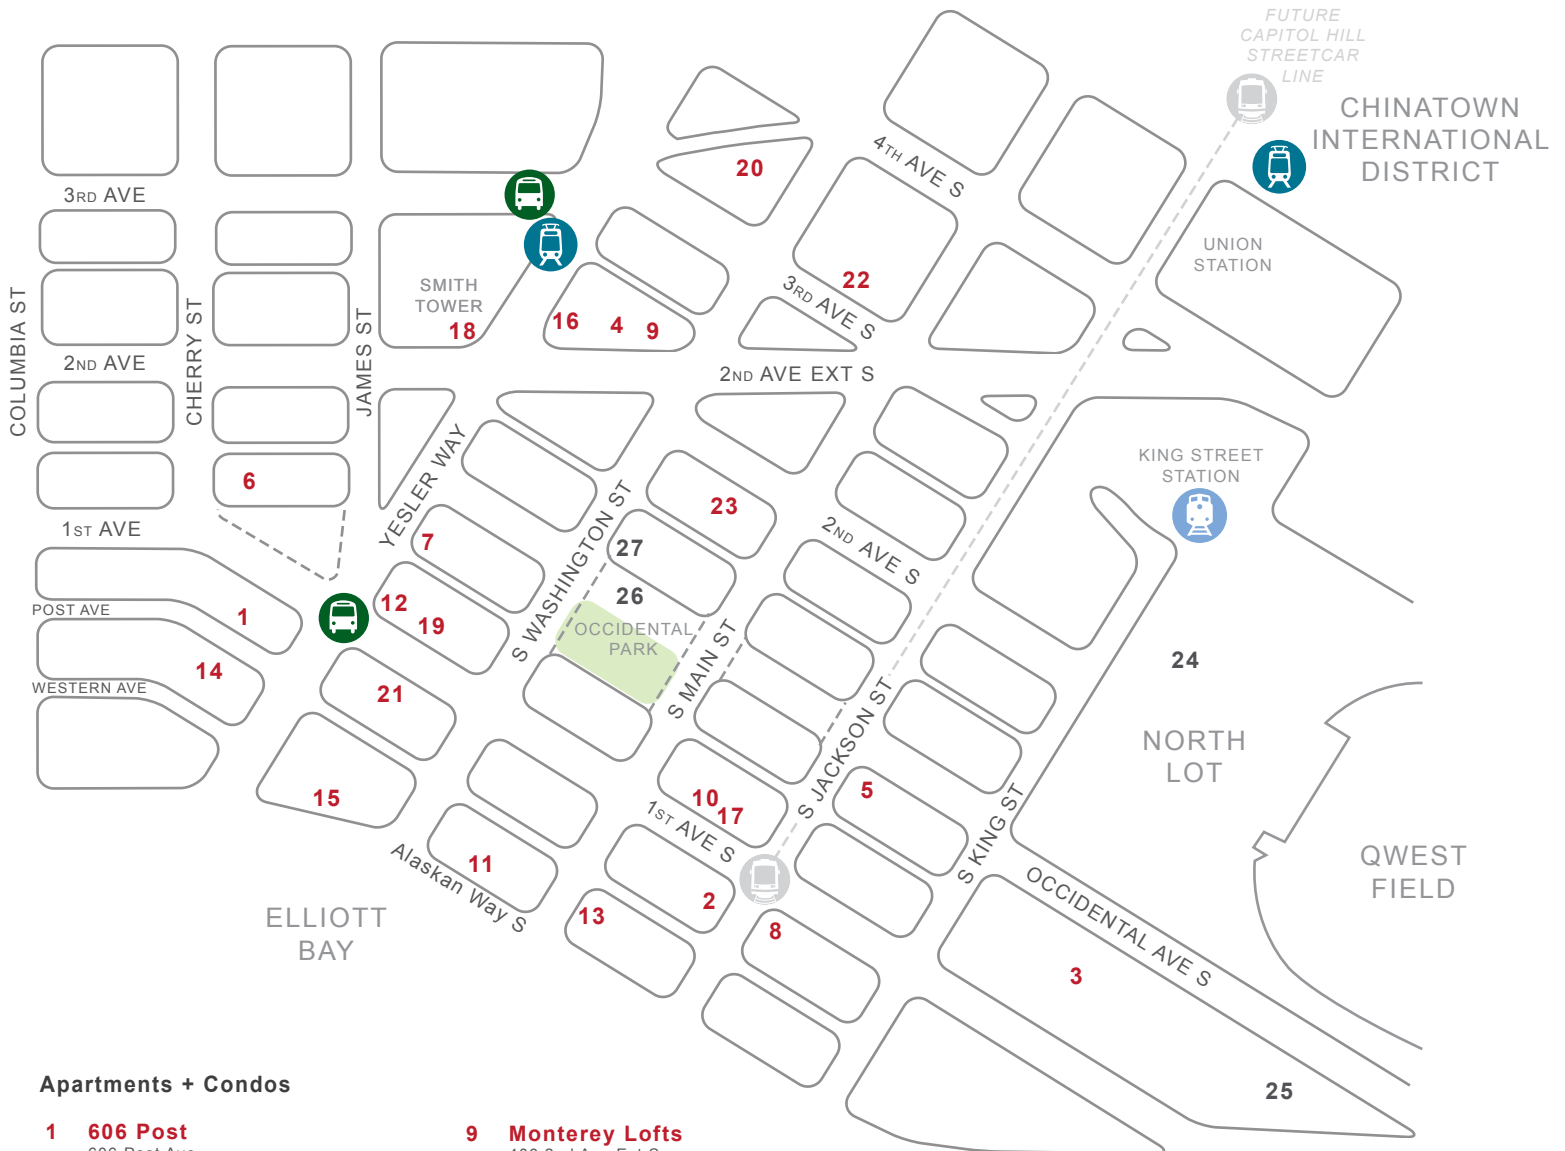

PIONEER SQUARE RESIDENTIAL MAP

Apartments + Condos

1 606 Post
606 Post Ave
14 Condos

2 80 S Jackson
80 S Jackson
24 Condos

3 Florentine
526 1st Ave S
116 Condos

4 Harbor Lofts
420 2nd Ave
11 Apartments

5 Jackson Square Building
121 S Jackson St
7 Condos

6 Lowman Building
107 Cherry Street
89 Apartments

7 Merchants
109 1/2 Yesler Way
6 Apartments

8 Merrill Place
97 S Jackson St
16 Condos

9 Monterey Lofts
406 2nd Ave Ext S
11 Apartments

10 Nord Building
312 1st Ave S
7 Condos

11 OK Hotel
212 Alaskan Way
44 Apartments

12 Olympic Block
100 1st Ave S
15 Condos

13 Our Home Hotel
75 S Main St
17 Condos

14 Post Mews
611 Post St
7 Condos

15 Prudential Building
114 Alaskan Way S
37 Apartments

16 Quintessa
201 Yesler Way
132 Apartments

17 Seattle Quilt
318 1st Ave S
22 Apartments

18 Smith Tower
506 2nd Ave
1 Apartment

19 State Hotel
114 1st Ave S
7 Live/Work

20 Tashiro Kaplan
115 Prefontaine Place
50 Live/Work